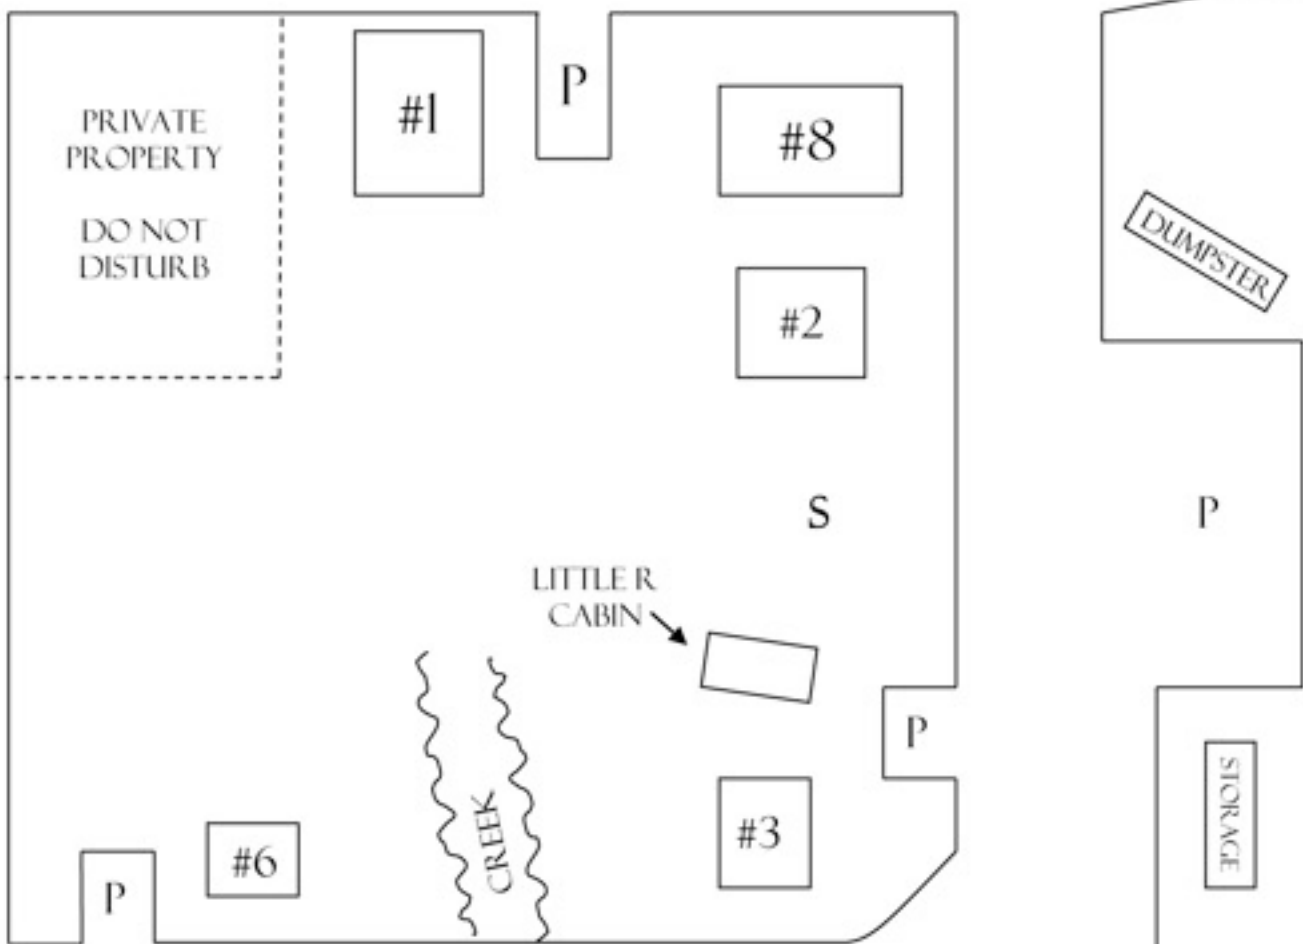

1000 Riverside Dr. Estes Park, CO 80517
(970) 586-3708

Triple R Cottages

↑ TO LAZY R

RIVERSIDE DRIVE

TO DOWNTOWN →

MARYS LAKE ROAD

TO MARYSLAKE ↓

P - PARKING
S - SWING