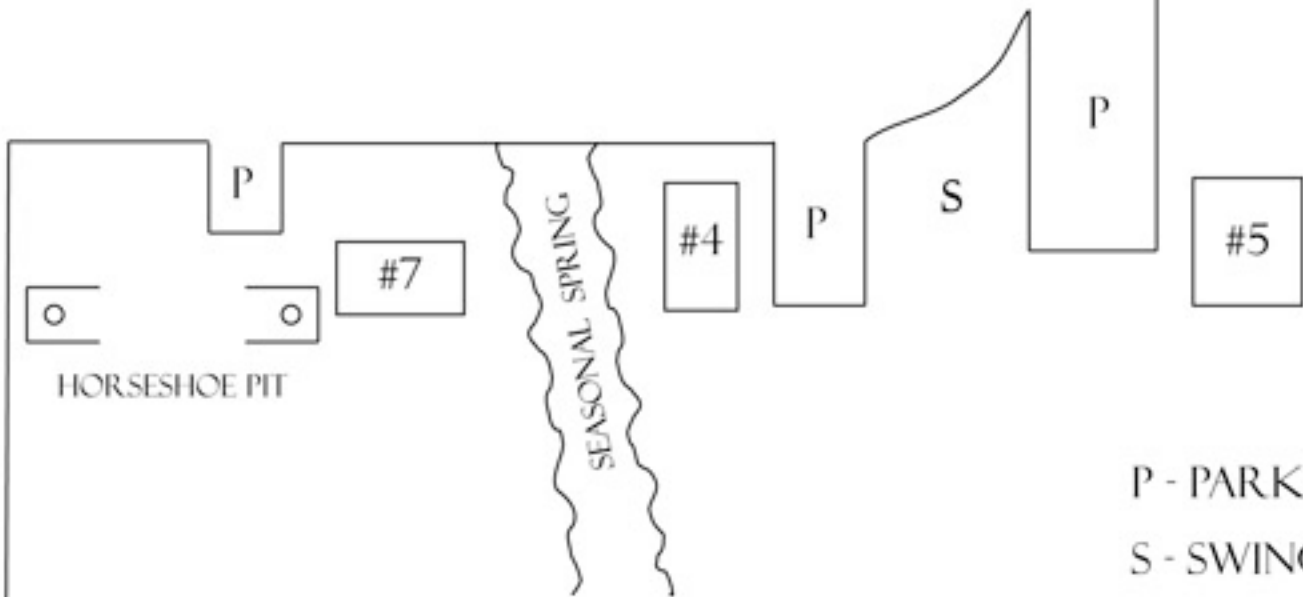

1000 Riverside Dr. Estes Park, CO 80517
(970) 586-3708

Triple R Cottages

↑ TO LAZY R

RIVERSIDE DRIVE

TO DOWNTOWN →

MARYS LAKE ROAD

TO MARYSLAKE ↓

P - PARKING
S - SWING