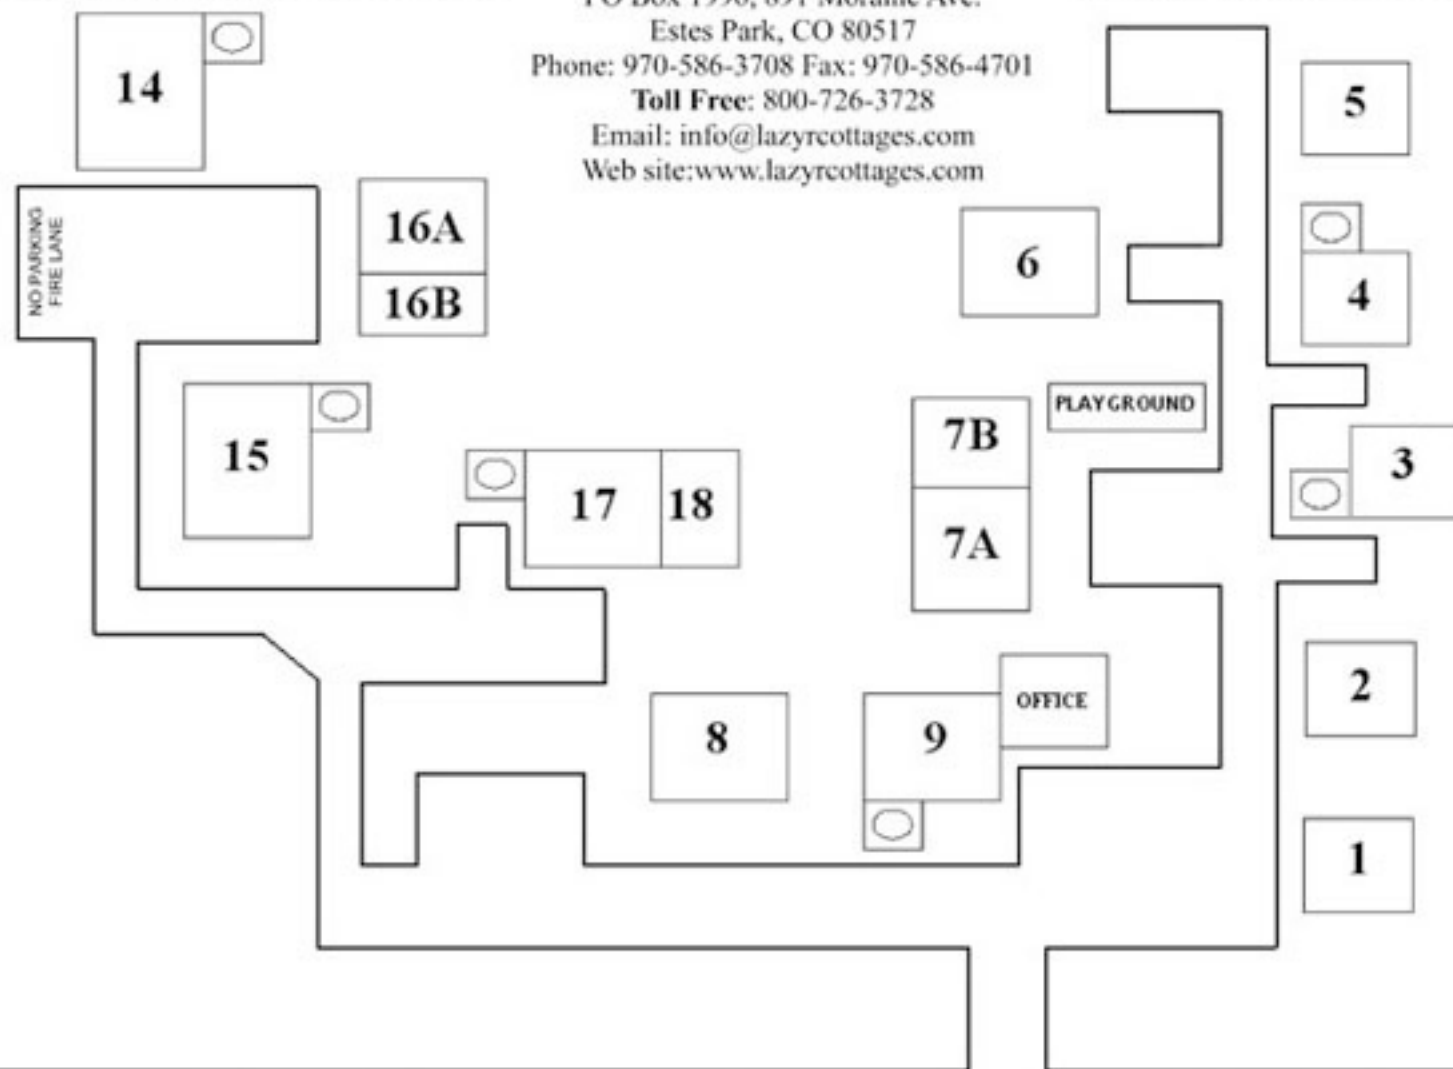

Private Property

Please respect the privacy of our neighbors.

Lazy R Cottages

PO Box 1996, 891 Moraine Ave.

Estes Park, CO 80517

Phone: 970-586-3708 Fax: 970-586-4701

Toll Free: 800-726-3728

Email: info@lazycottages.com

Web site: www.lazycottages.com

Private Property

Please respect the privacy of our neighbors.

1 mile to Rocky Mountain National Park

Moraine Ave (Highway 36)

1.5 miles to downtown Estes Park