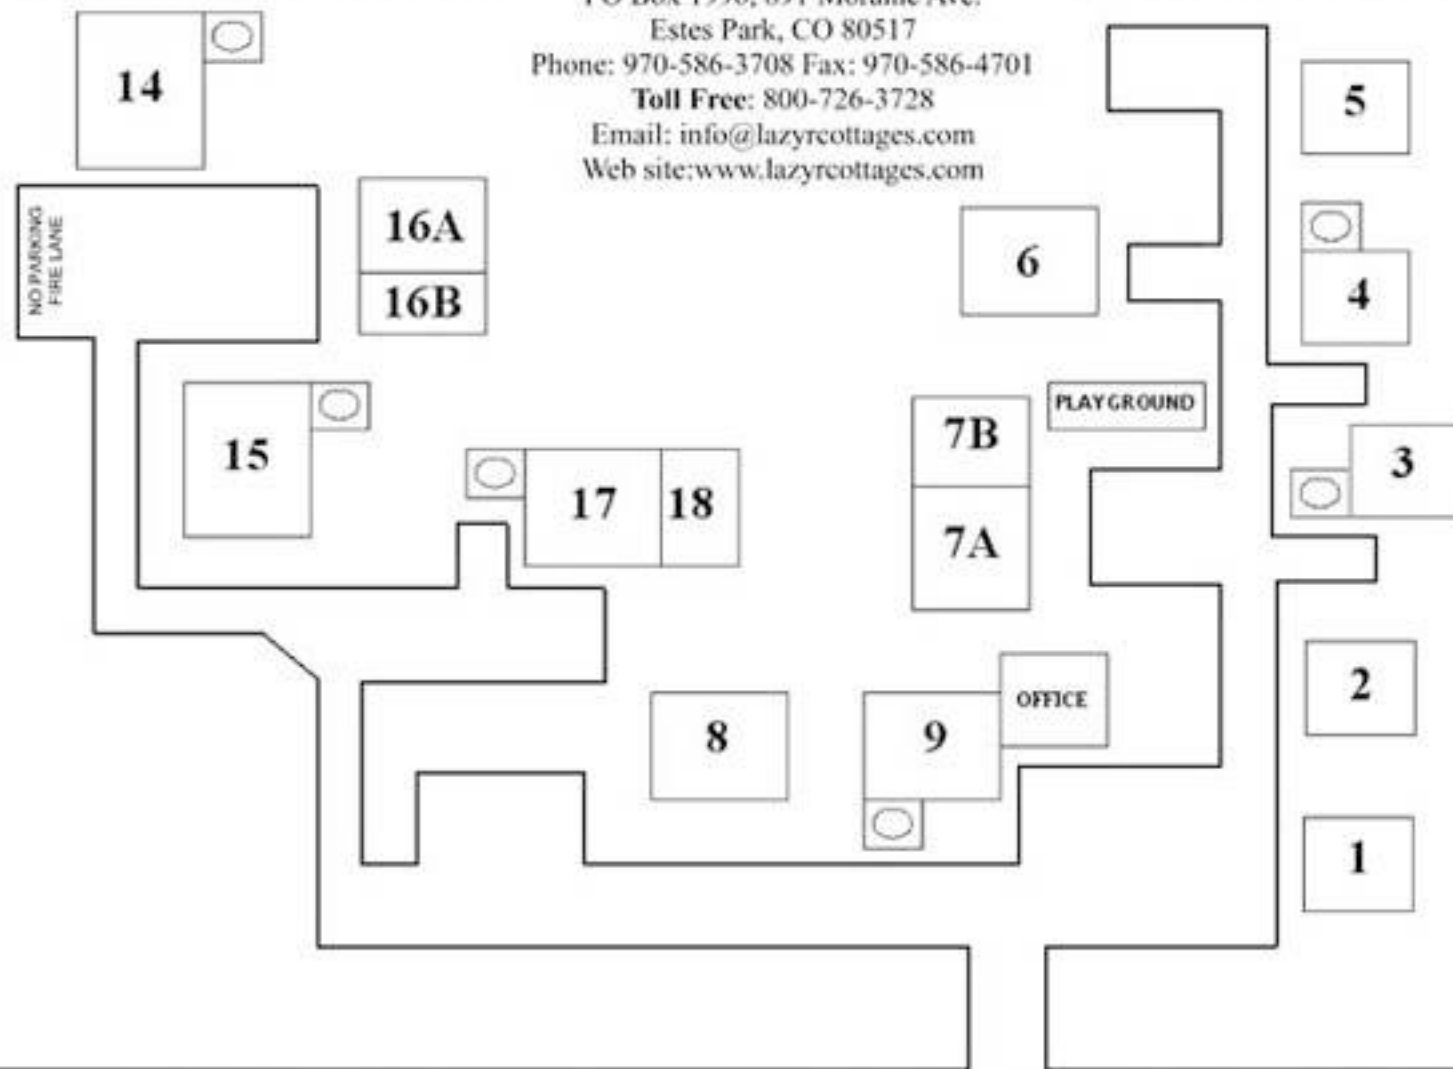

Private Property

Please respect the privacy of our neighbors.

Lazy R Cottages

PO Box 1996, 891 Moraine Ave.

Estes Park, CO 80517

Phone: 970-586-3708 Fax: 970-586-4701

Toll Free: 800-726-3728

Email: info@lazycottages.com

Web site: www.lazycottages.com

Private Property

Please respect the privacy of our neighbors.

1 mile to Rocky Mountain National Park

Moraine Ave (Highway 36)

1.5 miles to downtown Estes Park