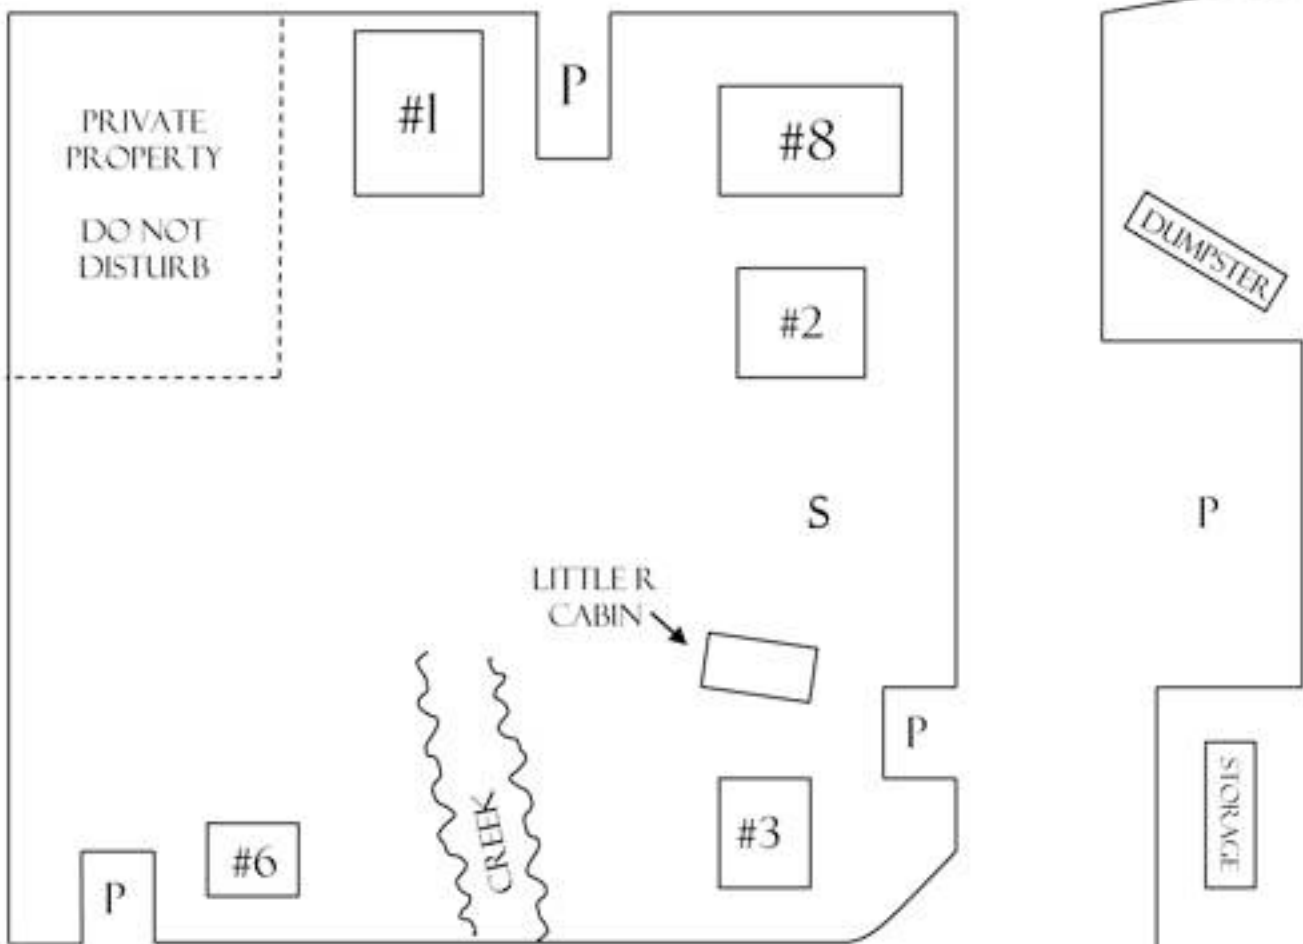

1000 Riverside Dr. Estes Park, CO 80517

(970) 586-3708

Triple R Cottages

↑ TO LAZY R

RIVERSIDE DRIVE

TO DOWNTOWN →

MARYS LAKE ROAD

↑ TO MARYSLAKE

P - PARKING
S - SWING