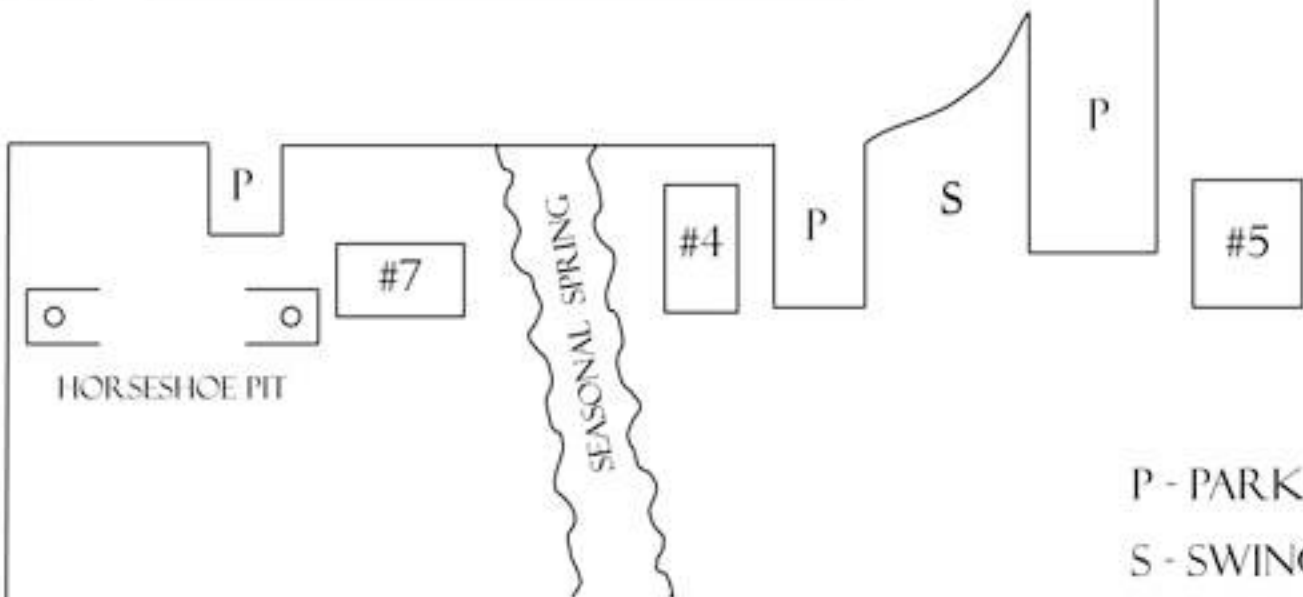

1000 Riverside Dr. Estes Park, CO 80517

(970) 586-3708

Triple R Cottages

↑ TO LAZY R

RIVERSIDE DRIVE

TO DOWNTOWN →

MARYS LAKE ROAD

↑ TO MARYSLAKE

P - PARKING
S - SWING