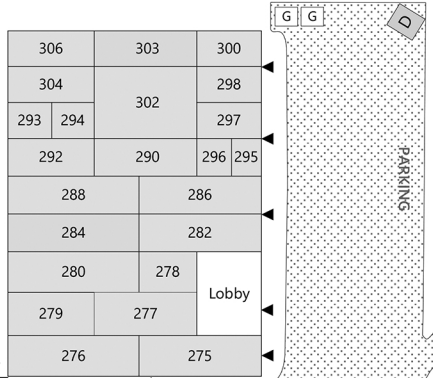

All units have a river view except the Cabana, 253, 254, & 294.

Units 101-107, guest laundry, and ice machine are on the lower level of the Inn Building through the lobby.

FALL RIVER

WALKING PATH

PATH TO RIVER

INN BUILDING

Pool

Cabana

PICNIC AREA

PARKING

157

COLORADO COTTAGE

ASPEN