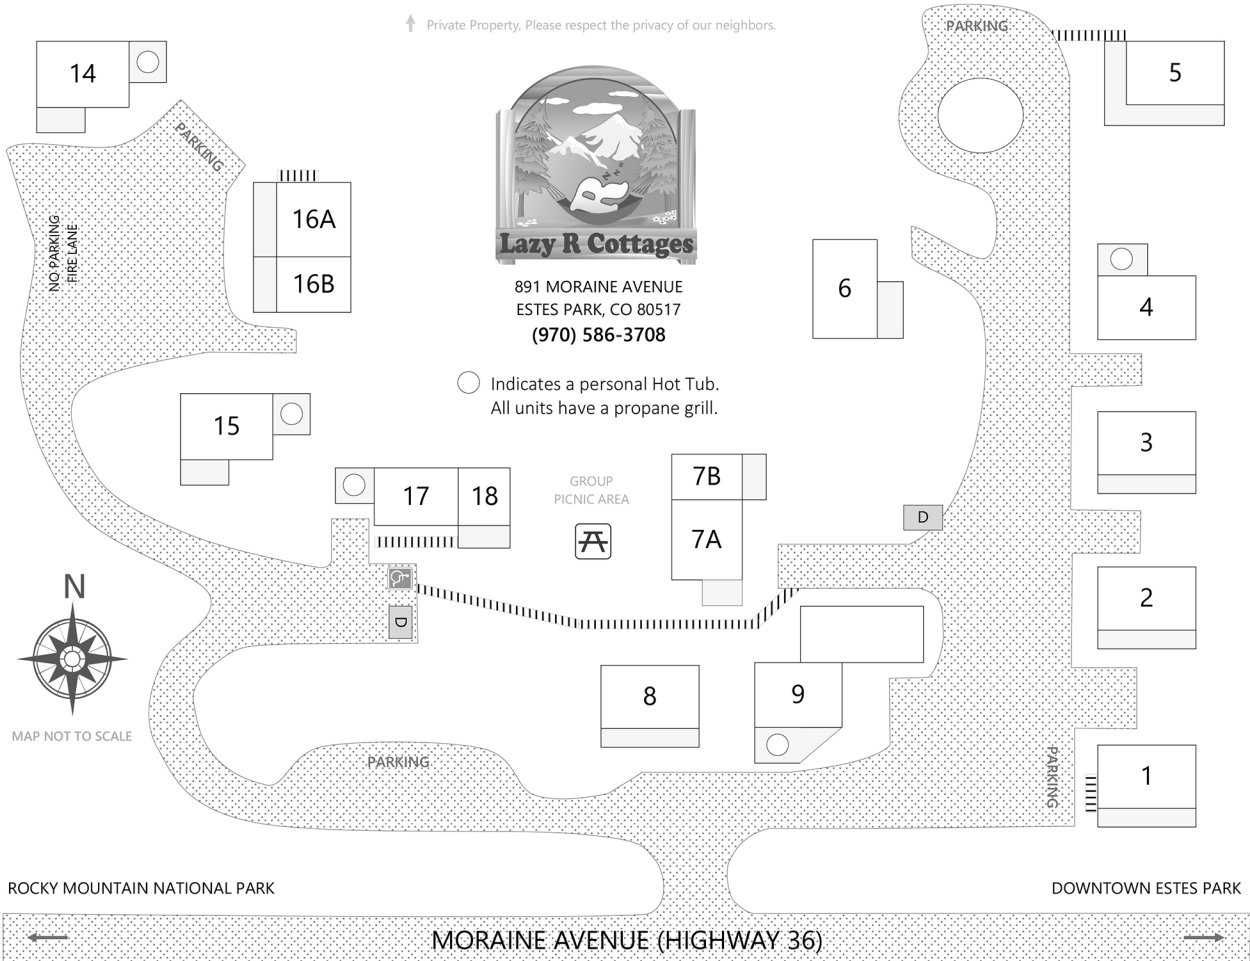

↑ Private Property, Please respect the privacy of our neighbors.

891 MORaine AVENUE
ESTES PARK, CO 80517
(970) 586-3708

○ Indicates a personal Hot Tub.
All units have a propane grill.

MAP NOT TO SCALE

ROCKY MOUNTAIN NATIONAL PARK

DOWNTOWN ESTES PARK

MORaine AVENUE (HIGHWAY 36)