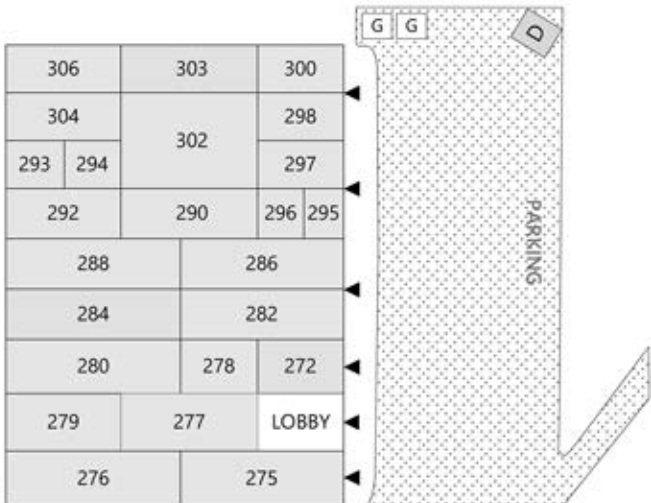

All units have a river view  
except Cabana, 253, 254, 272 & 294.

Units 101-107 and guest laundry are  
on the lower level of the Inn Building  
through the lobby.

FALL RIVER

WALKING PATH

PATH TO RIVER

INN BUILDING

MAP NOT TO SCALE